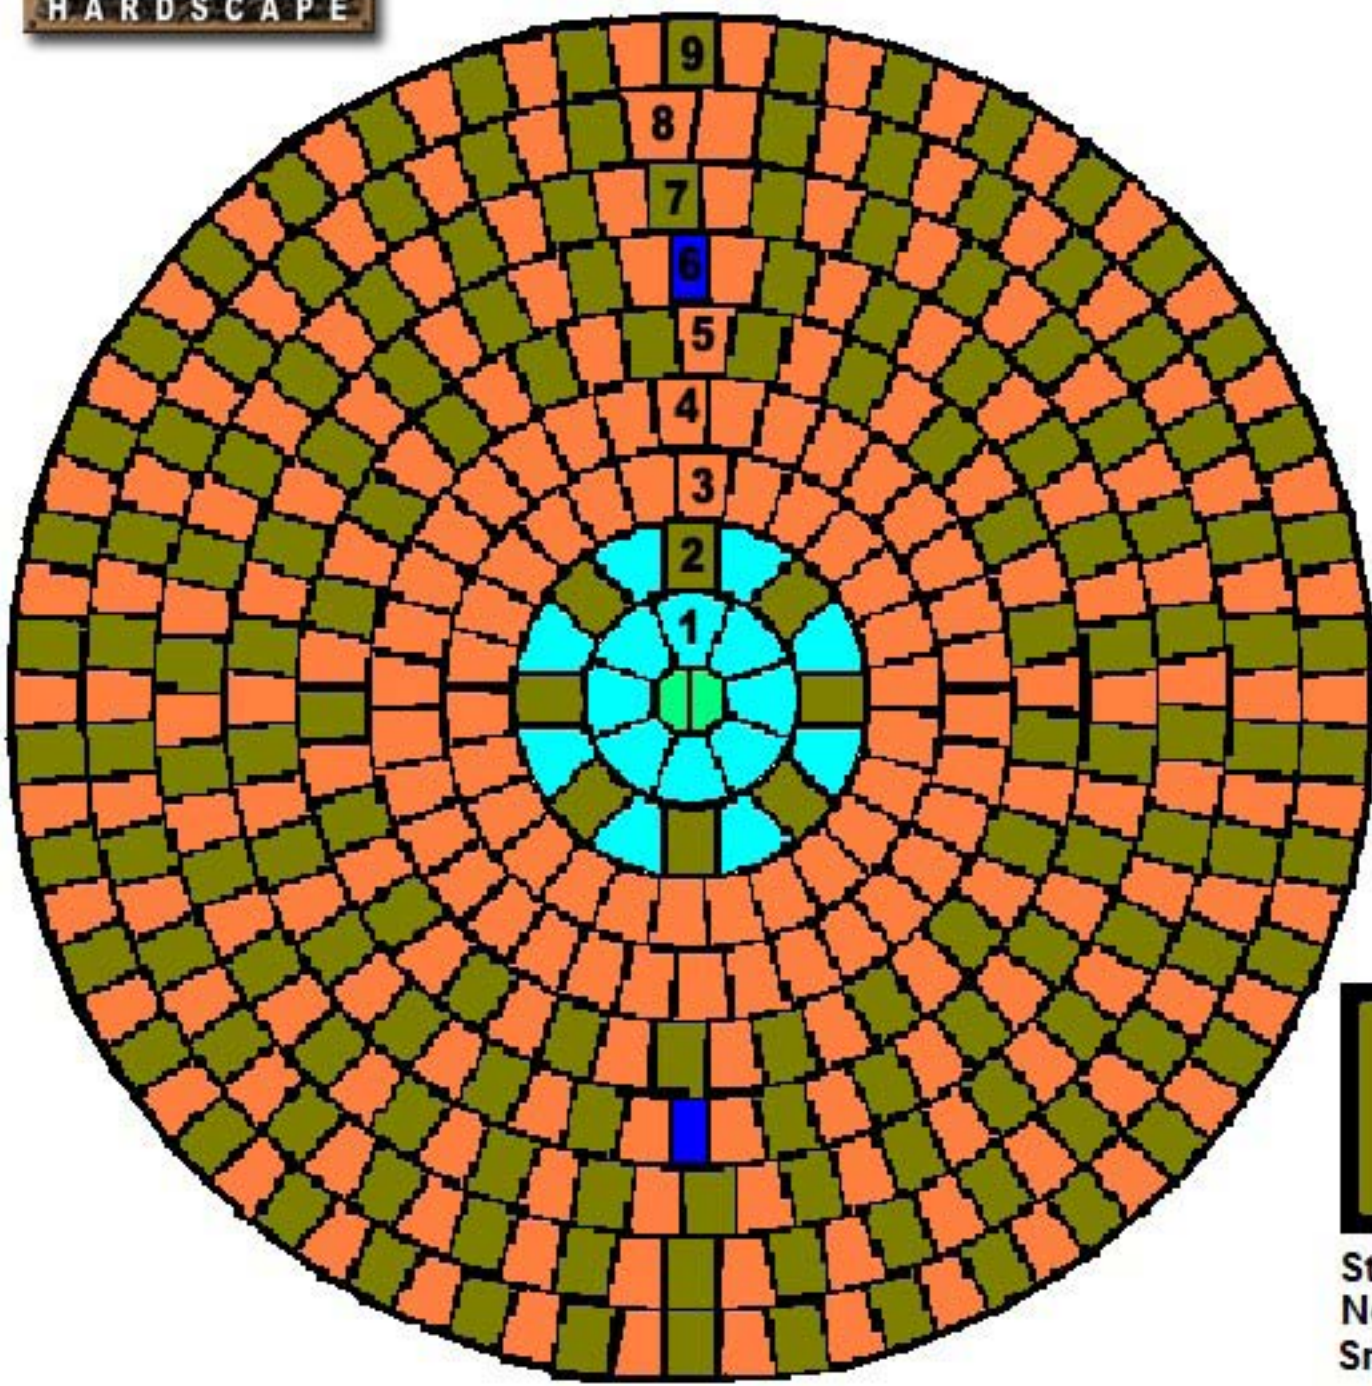

Southfork / Cumberland Circle Install Pattern

Circle	Circle dia. in cm	Circle dia. in inch	Center stone	Small circle stone	Large circle stone	Half stone	Three quarter stone
0	15	5.9	2				
1	45	17.8		8			
2	76	29.7		8			8
3	106	41.7			26		
4	136	53.7			34		
5	167	65.6			21		21
6	197	77.5			26	2	24
7	227	89.5			30		30
8	258	101.5			34		34
9	288	113.4			38		38